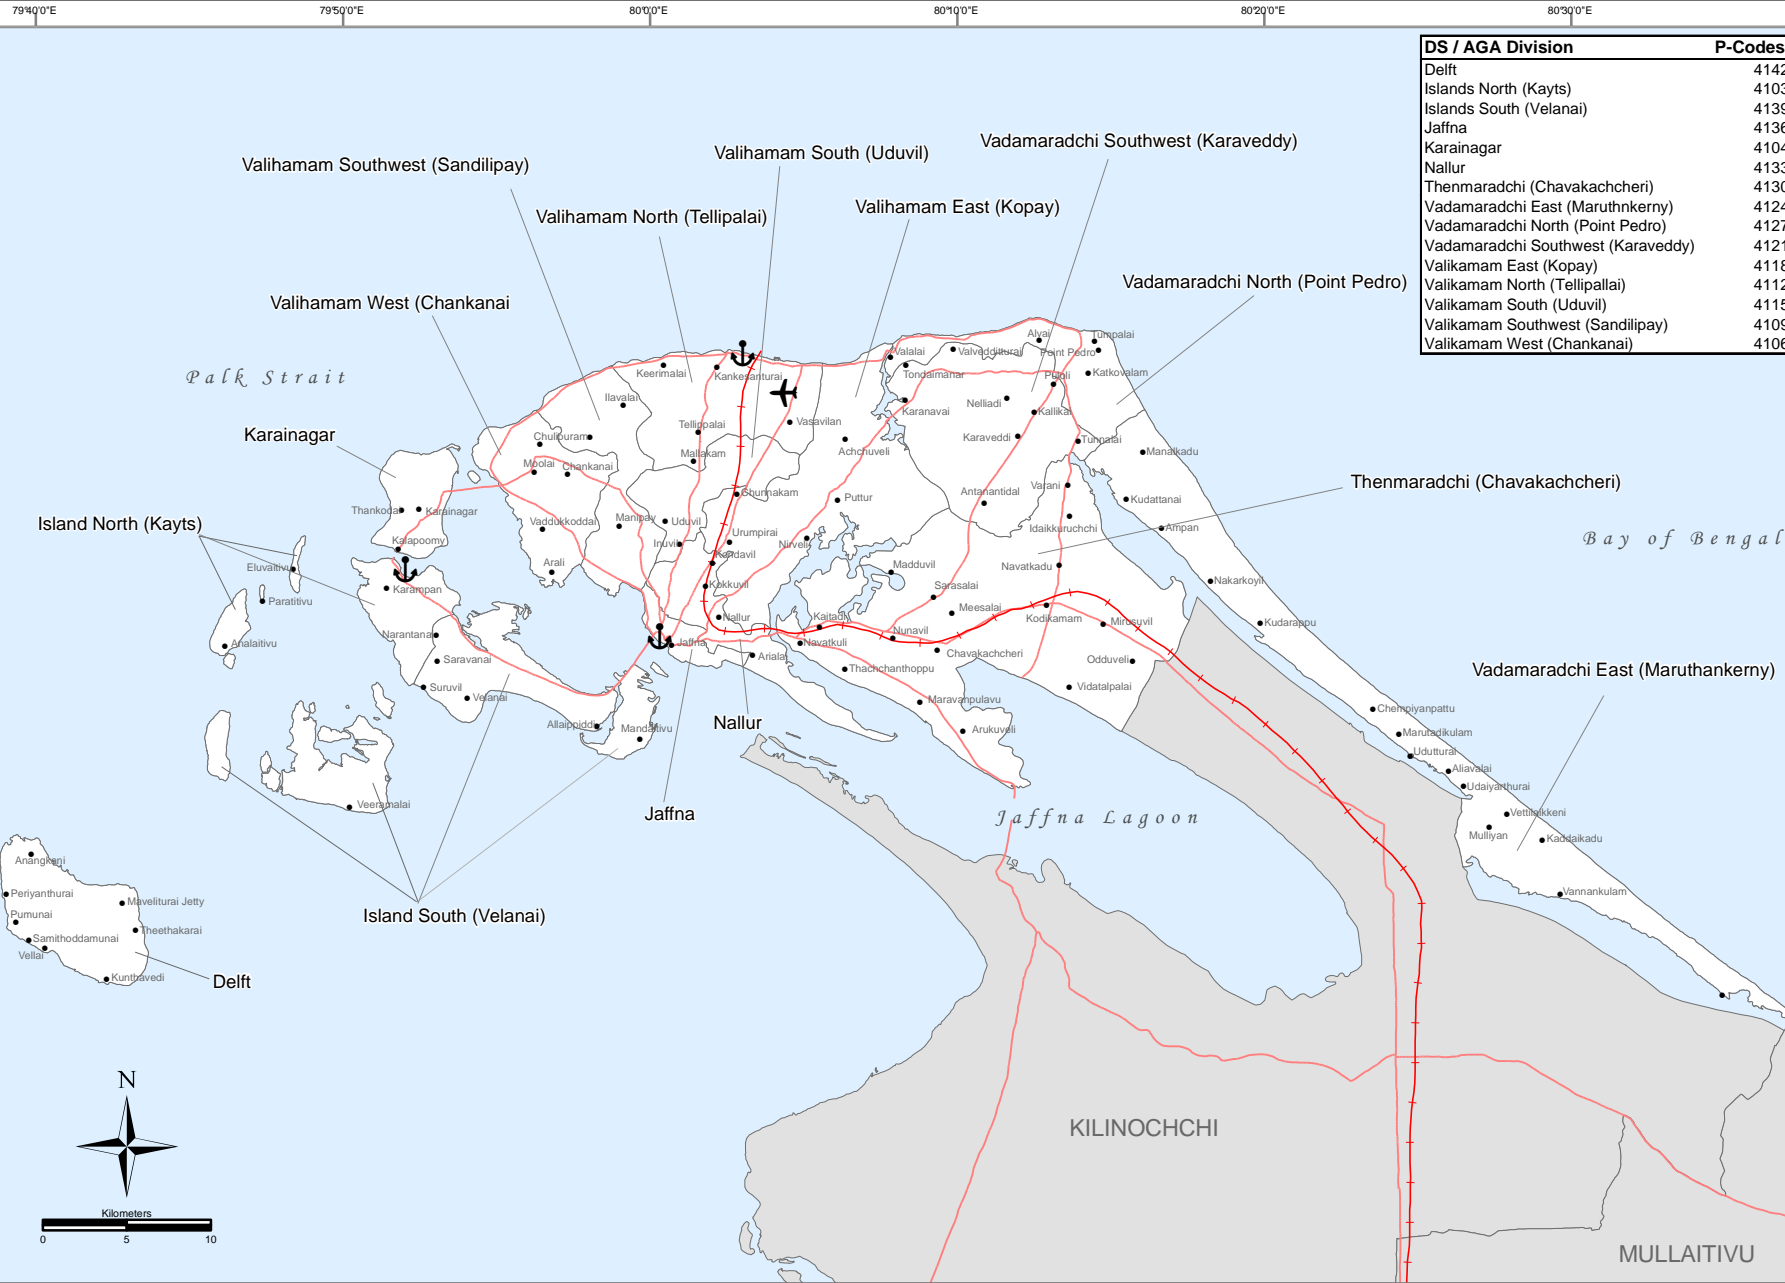

# Administrative Map

District : Jaffna

DS / AGA Division	P-Codes
Delft	4142
Islands North (Kayts)	4103
Islands South (Velanai)	4139
Jaffna	4136
Karainagar	4104
Nallur	4133
Thenmaradchi (Chavakachcheri)	4130
Vadamaradchi East (Maruthkerny)	4124
Vadamaradchi North (Point Pedro)	4127
Vadamaradchi Southwest (Karaveddy)	4121
Valikamam East (Kopay)	4118
Valikamam North (Tellipallai)	4112
Valikamam South (Uduvil)	4115
Valikamam Southwest (Sandilipay)	4109
Valikamam West (Chankanai)	4106

- Legend**
- Town
  - ✈ Airport
  - ⚓ Port
  - ⚡ Railway (not in service)
  - Main Road
  - DS Boundary
  - ▭ District Boundary

Data source :  
Survey Department,  
Government of Sri Lanka

Updated as at:	01-Mar-2009
Produced on:	01-Mar-2009
Projection / Datum	Transverse Mercator Kandawala
Admin boundaries provided by:	Survey Department, Government of Sri Lanka

MapNumber: OCHA/LK/Jaffna/Admin/001 / V3  
This map is designed for printing on A4 size  
The boundaries, names and the designations used on this map do not imply official endorsement or acceptance by the United